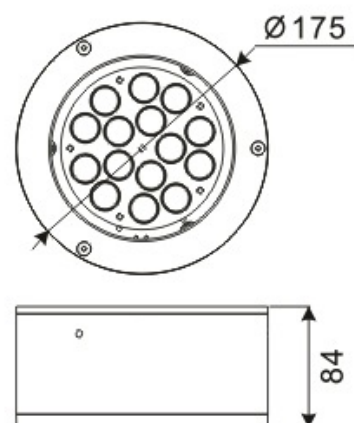

# LED Wall Lighting – LR-W00105

|                           |            |
|---------------------------|------------|
| Model No.                 | LR-W00105  |
| LED Type                  | CREE XRC   |
| LED Q'TY.                 | 15         |
| Beam Angle                | 15°        |
| Minimum luminous flux(lm) | 1020       |
| Voltage                   | 120~240V   |
| LED Watt                  | 15W        |
| Environmental Temperature | -20°C-60°C |
| Environmental Humidity    | 0%-95%     |
| Safety Class              | I          |
| Safety Type               | IP44       |
| Material                  | Aluminium  |
| Driver                    | Included   |